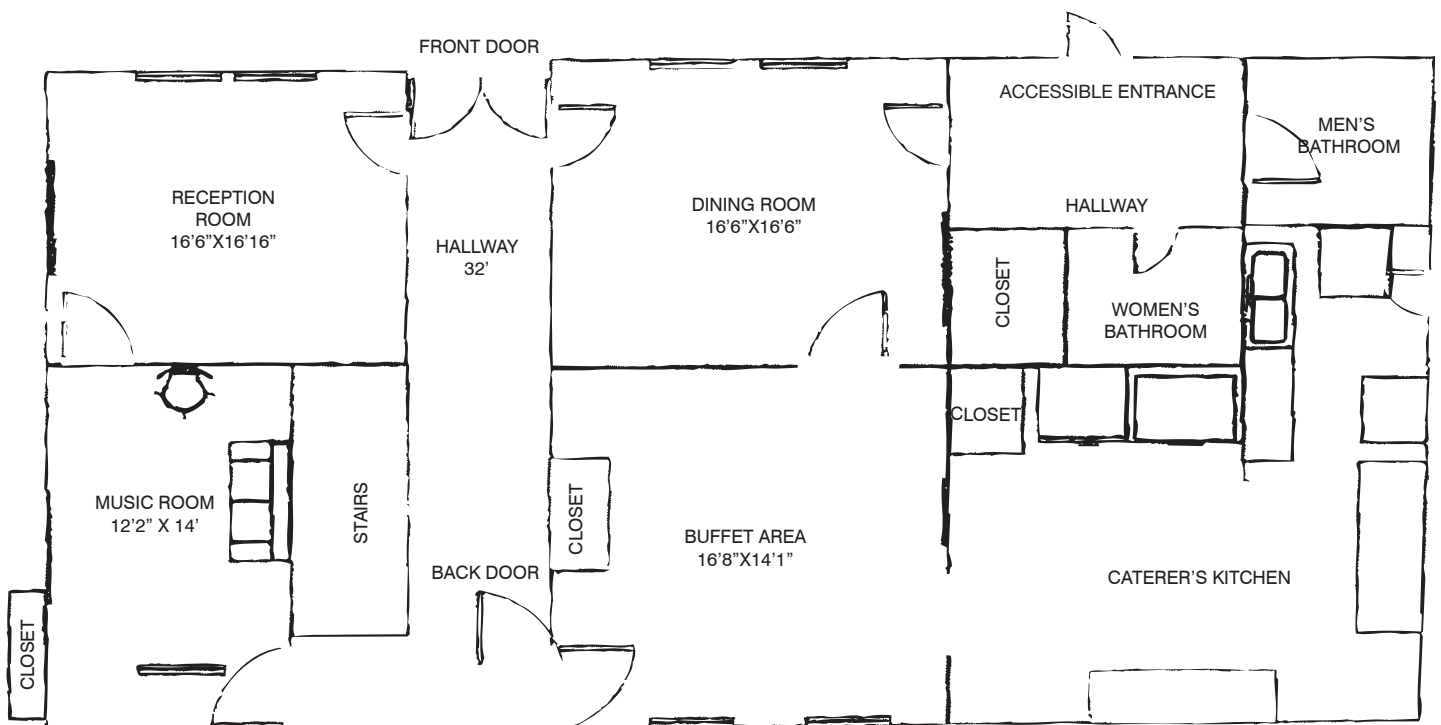

a place for your *Historic* side
SNOW HILL MANOR

13301 Laurel-Bowie Road, Laurel, MD 20708 🌿 301-725-6037 🌿 venues.pgparcs.com

TTY (Text Telephone) for customers who are deaf, hard of hearing or have a speech disability 301-699-2544.