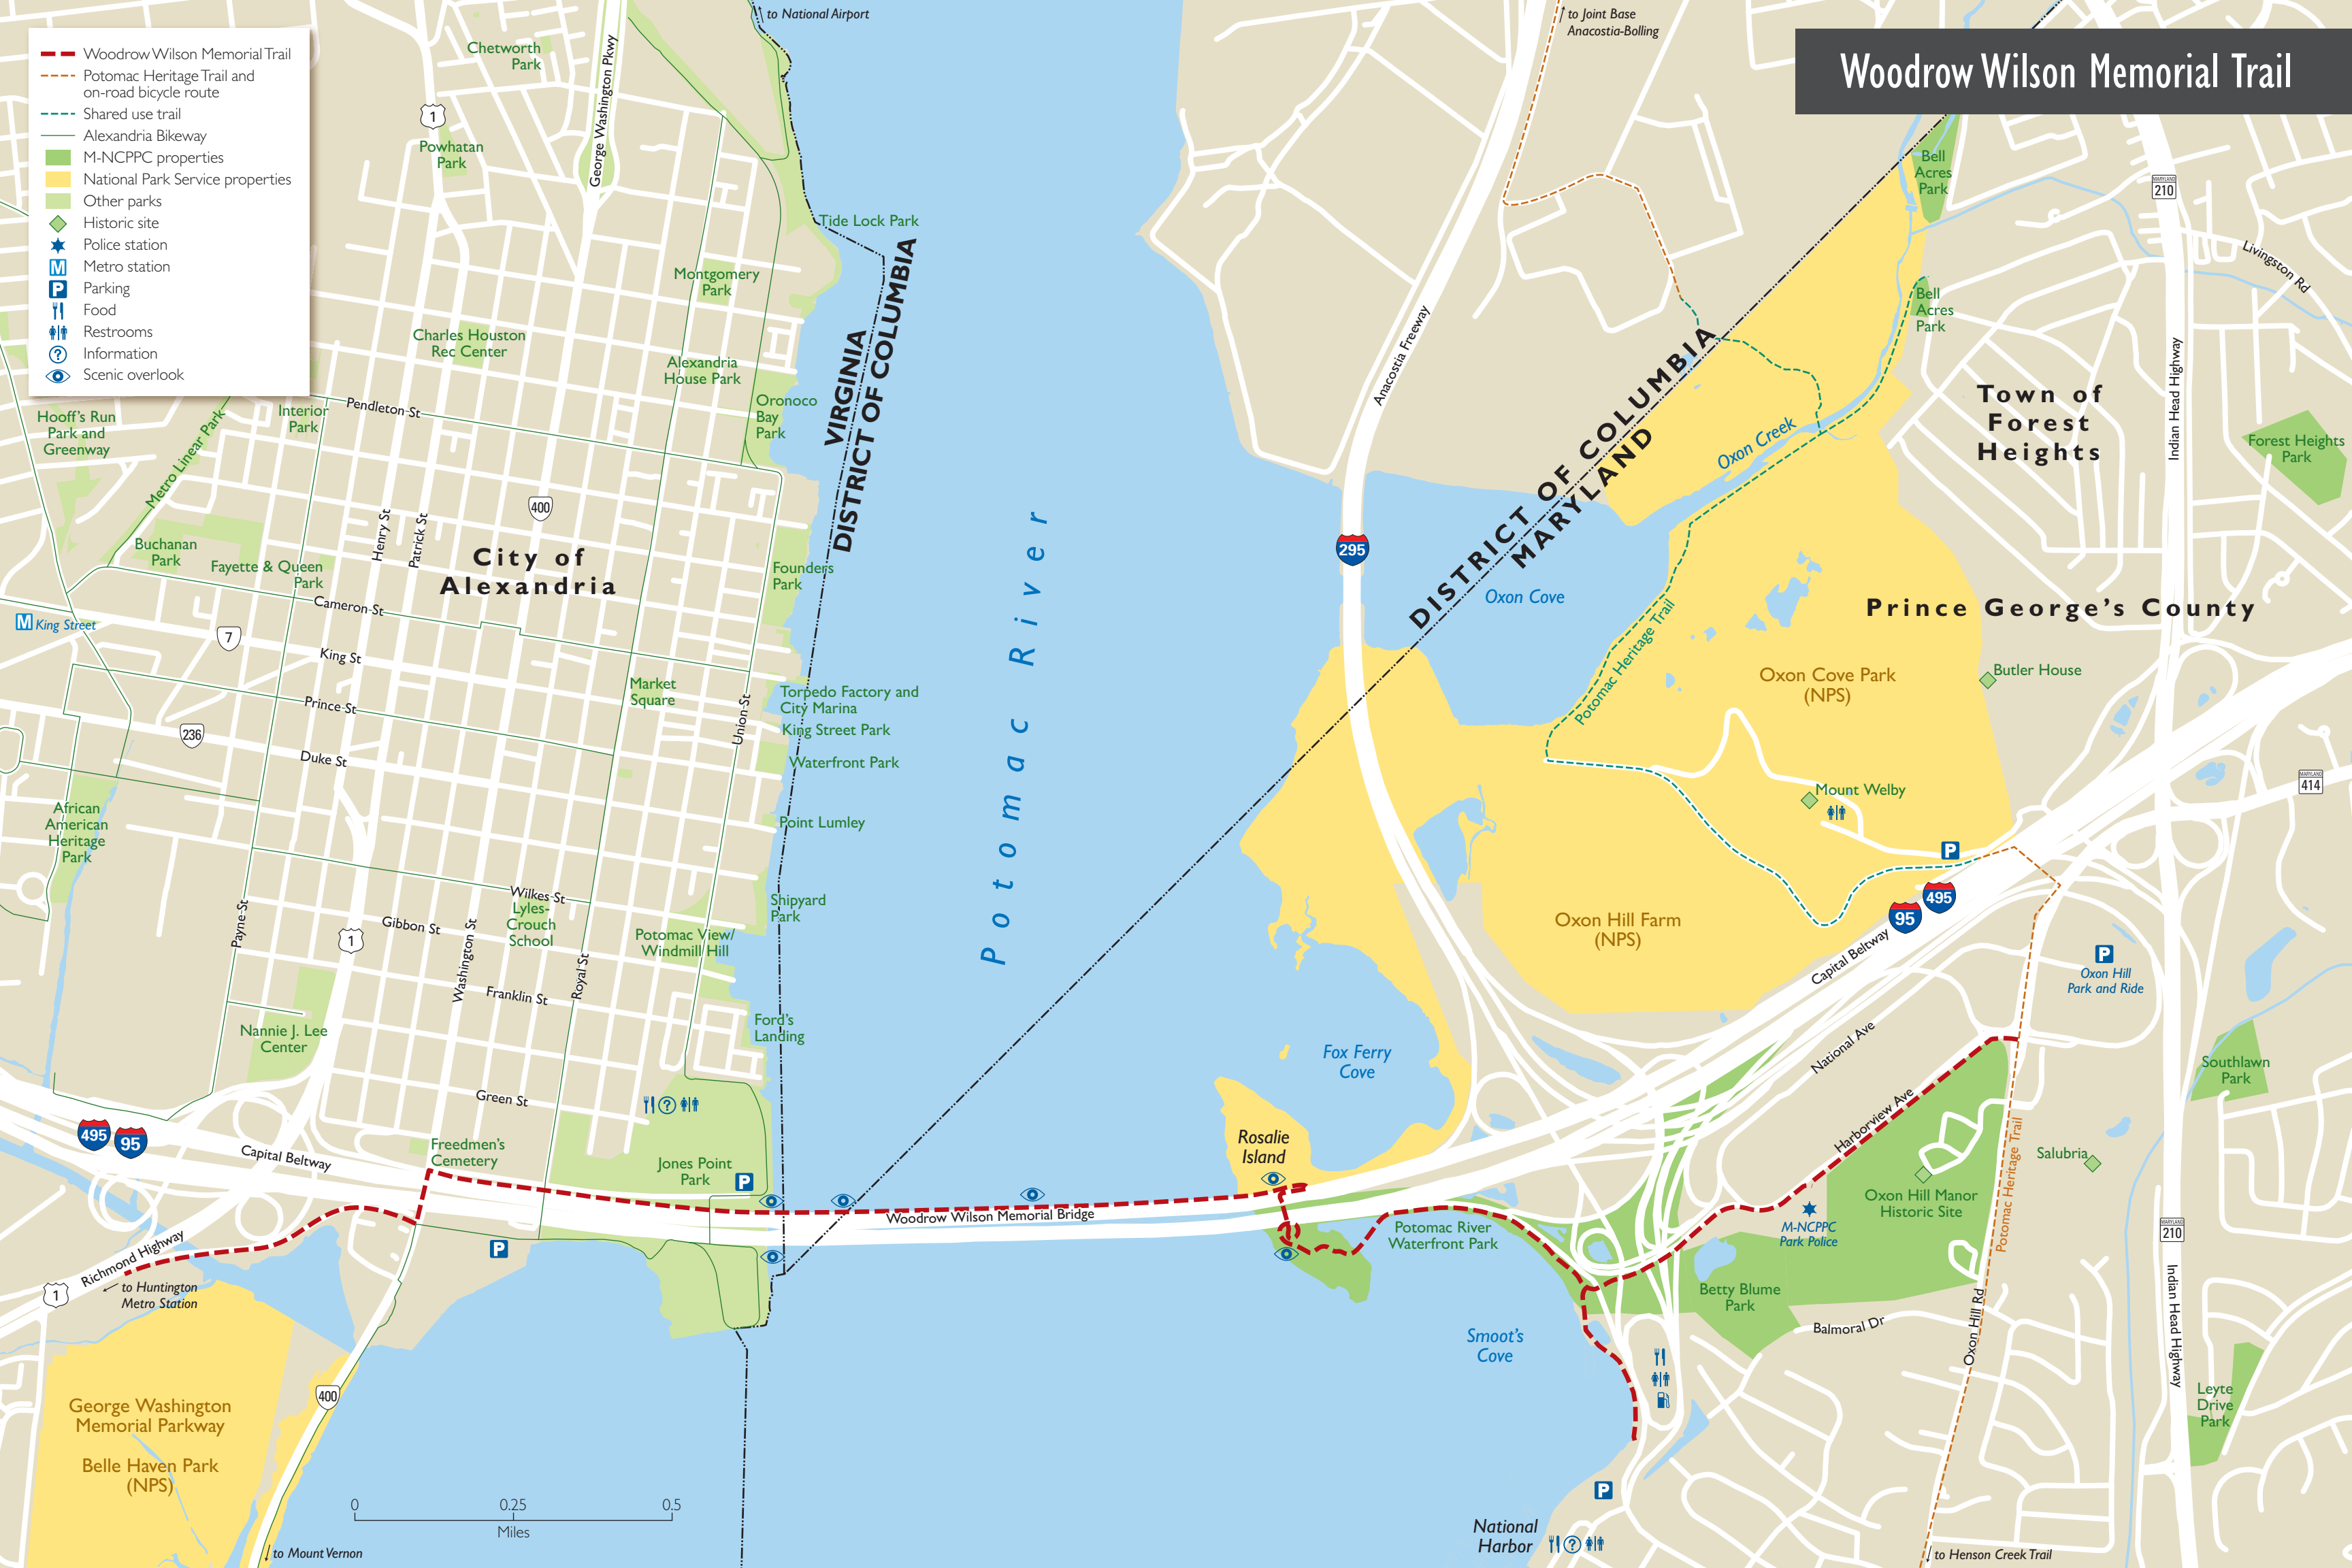

Woodrow Wilson Memorial Trail

- Woodrow Wilson Memorial Trail
- Potomac Heritage Trail and on-road bicycle route
- Shared use trail
- Alexandria Bikeway
- M-NCPPC properties
- National Park Service properties
- Other parks
- Historic site
- Police station
- Metro station
- Parking
- Food
- Restrooms
- Information
- Scenic overlook

0 0.25 0.5
Miles